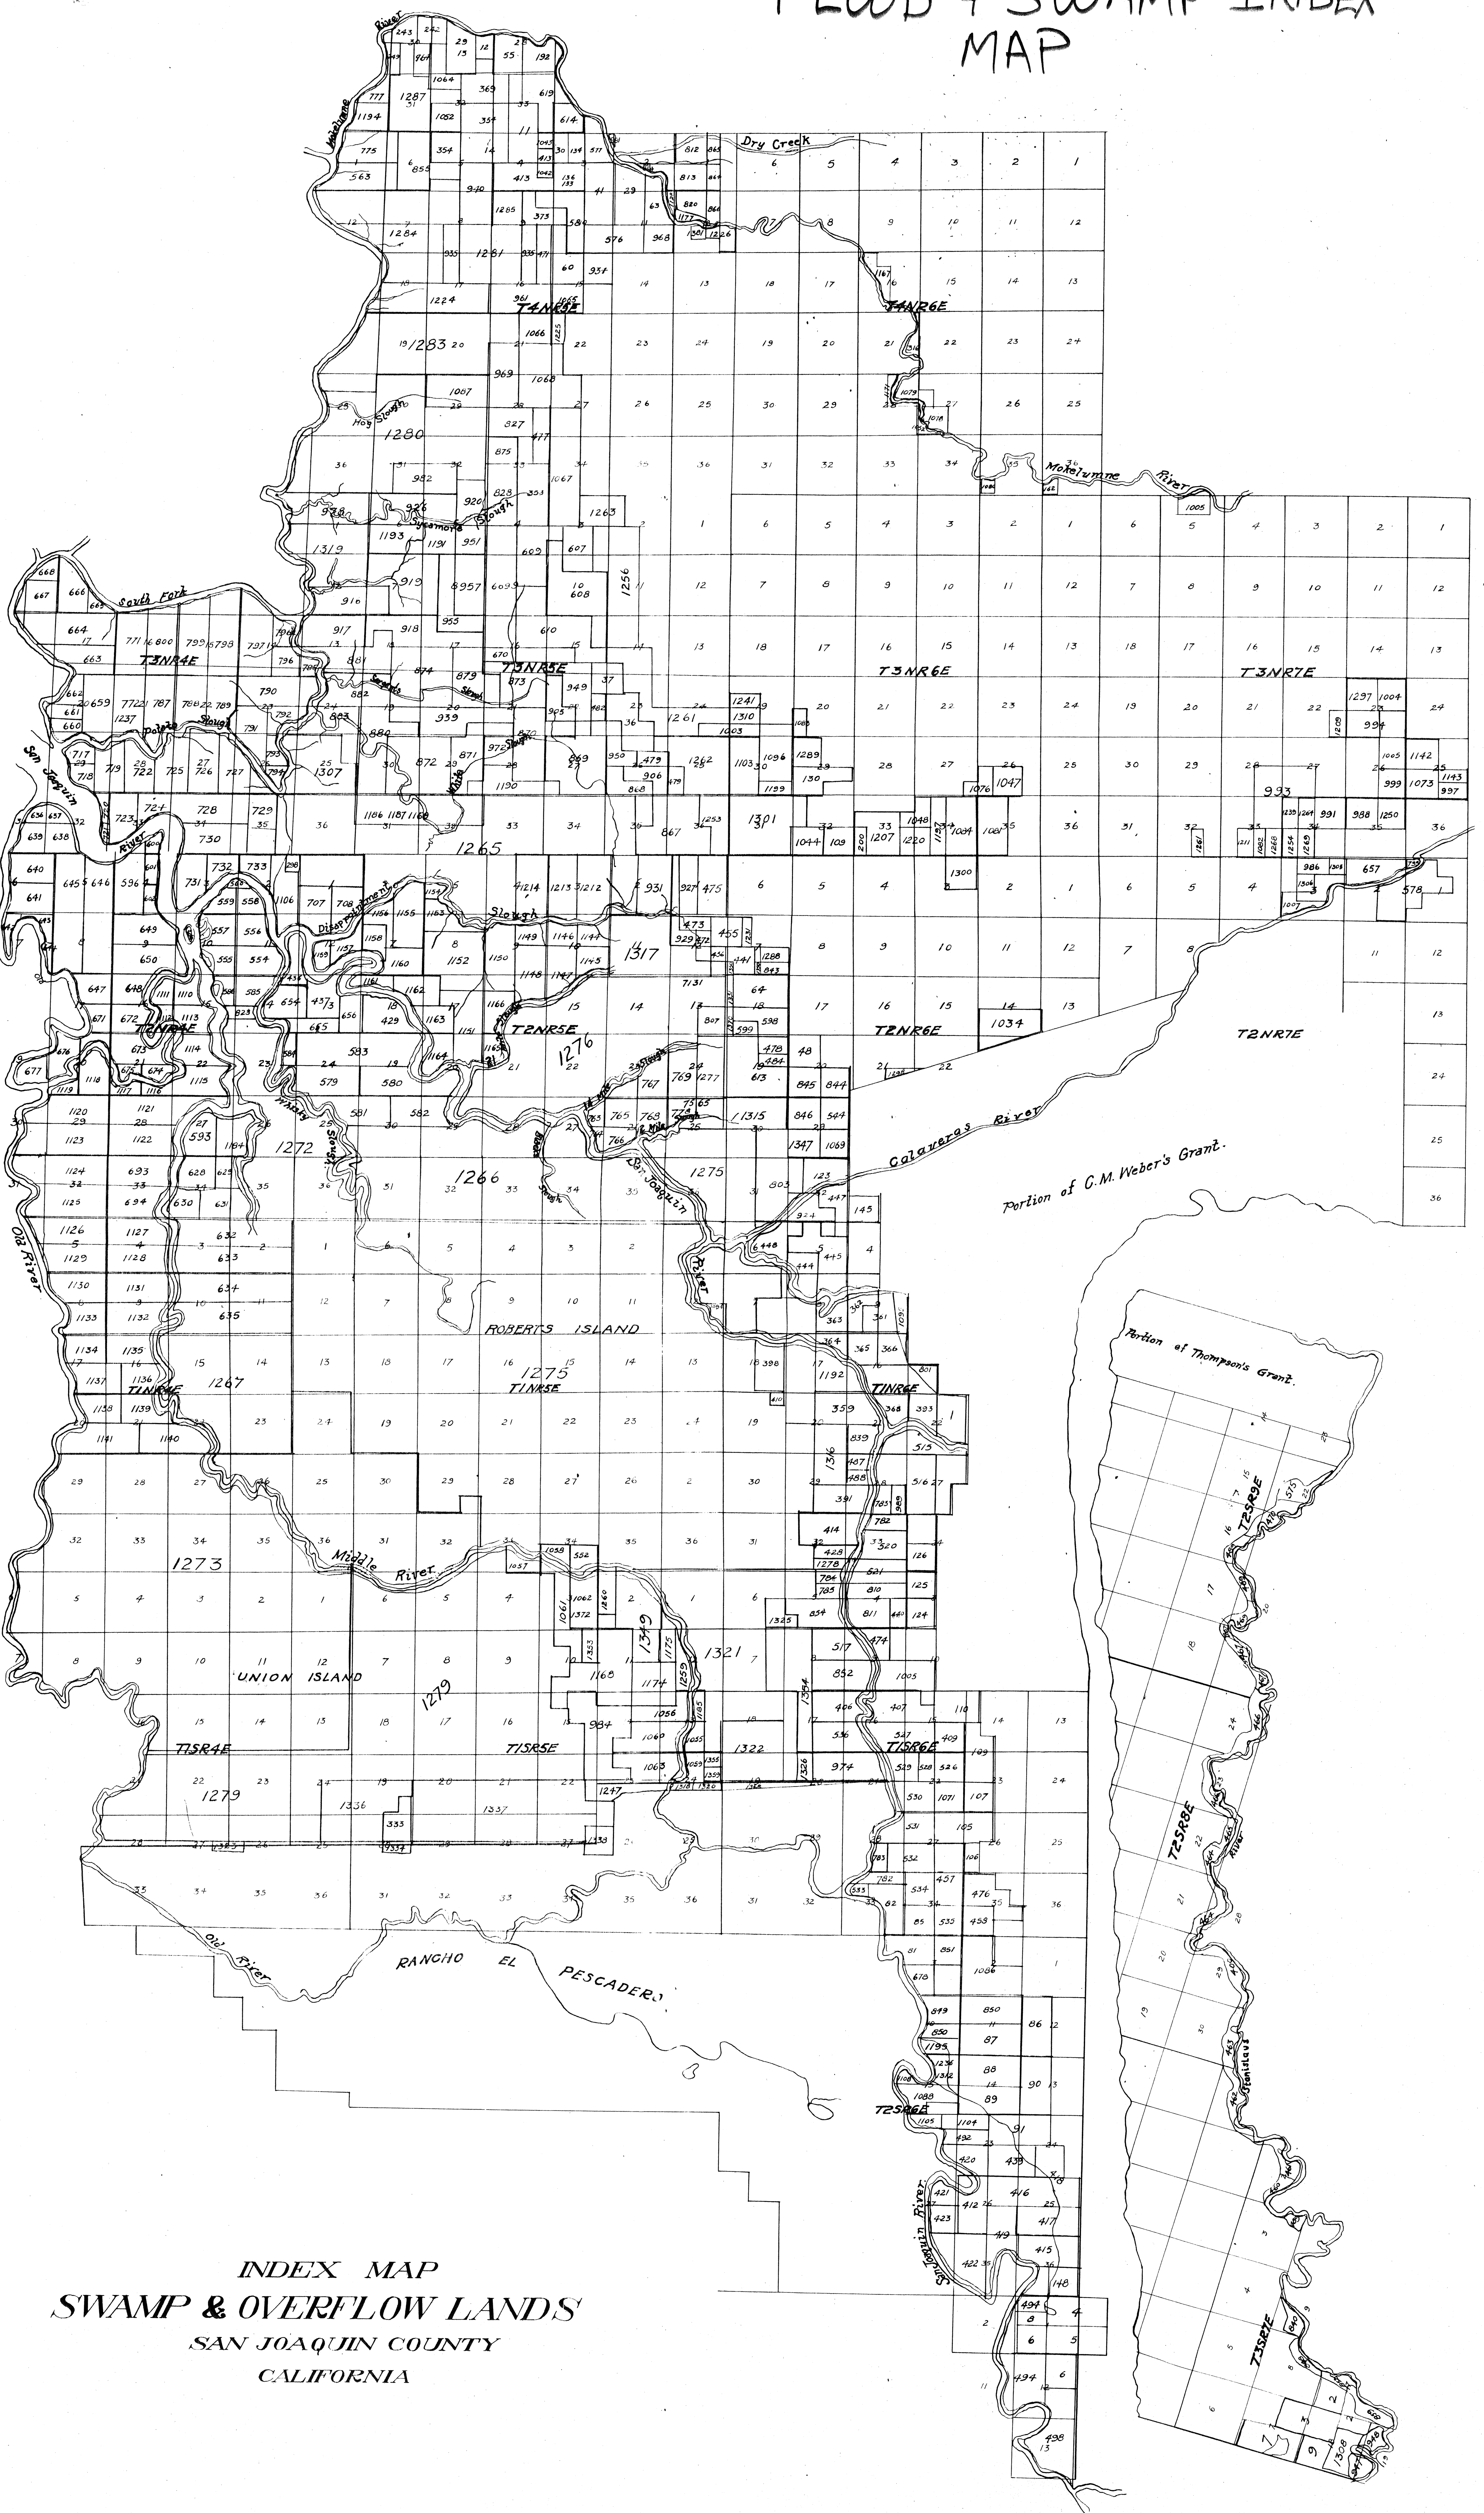

FLOOD + SWAMP INDEX MAP

INDEX MAP
SWAMP & OVERFLOW LANDS
SAN JOAQUIN COUNTY
CALIFORNIA